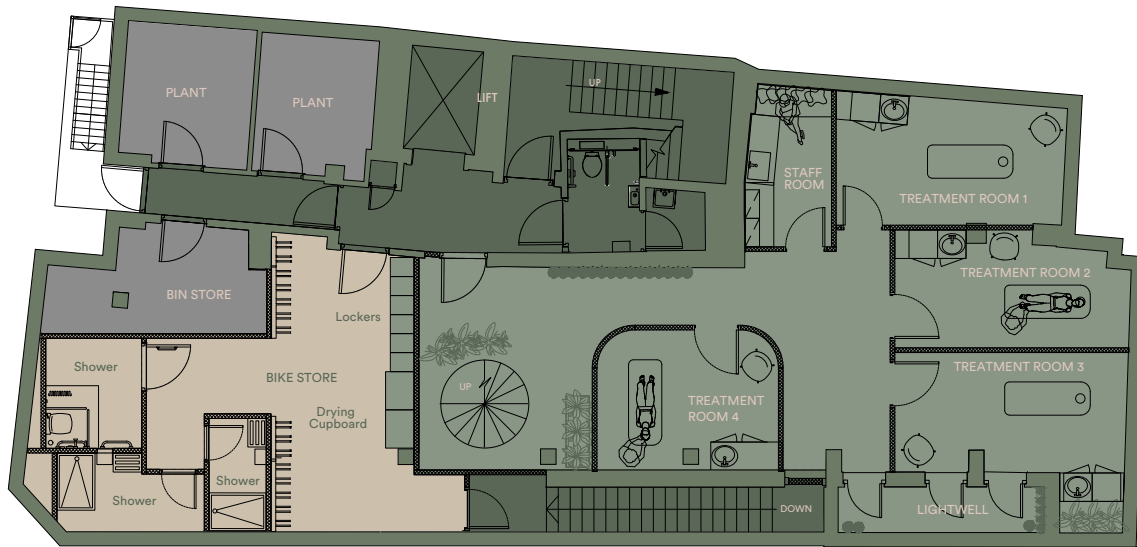

# COFFEE BAR

WILSON STREET

LACKINGTON STREET

G

Ground Floor  
828 sq ft

WILSON STREET

LACKINGTON STREET

LG

Lower Ground Floor  
911 sq ft

# SPACEPLANS