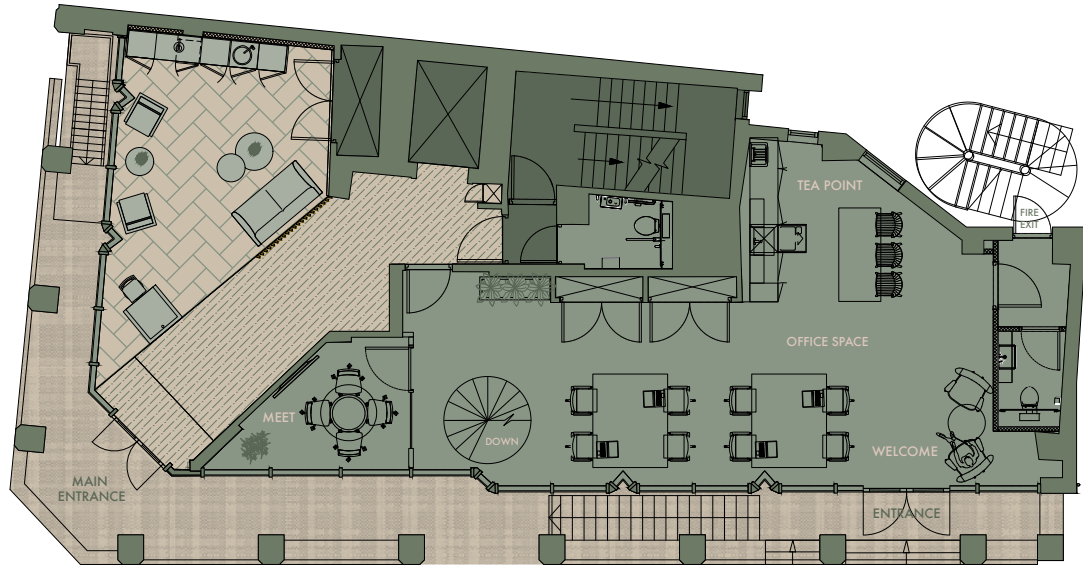

## SELF-CONTAINED UNIT AVAILABLE ACROSS GROUND & LOWER GROUND FLOORS

- 1,739 sq ft total NIA
- Private entrance from Lackington Street
- Floors connected by stairs and lift
- Great visibility/frontage from Lackington and Wilson Street
- Range of uses including leisure/medical businesses
- Access to Communal roof terrace
- EPC B
- Backbone Connect
- Wired Score Gold

15  
bike racks

bike  
maintenance area

15  
lockers

3  
showers

2 ventilated  
drying lockers

WILSON STREET

LACKINGTON STREET

G

Ground Floor  
828 sq ft

WILSON STREET

LACKINGTON STREET

LG

Lower Ground Floor  
911 sq ft

# SPACEPLANS