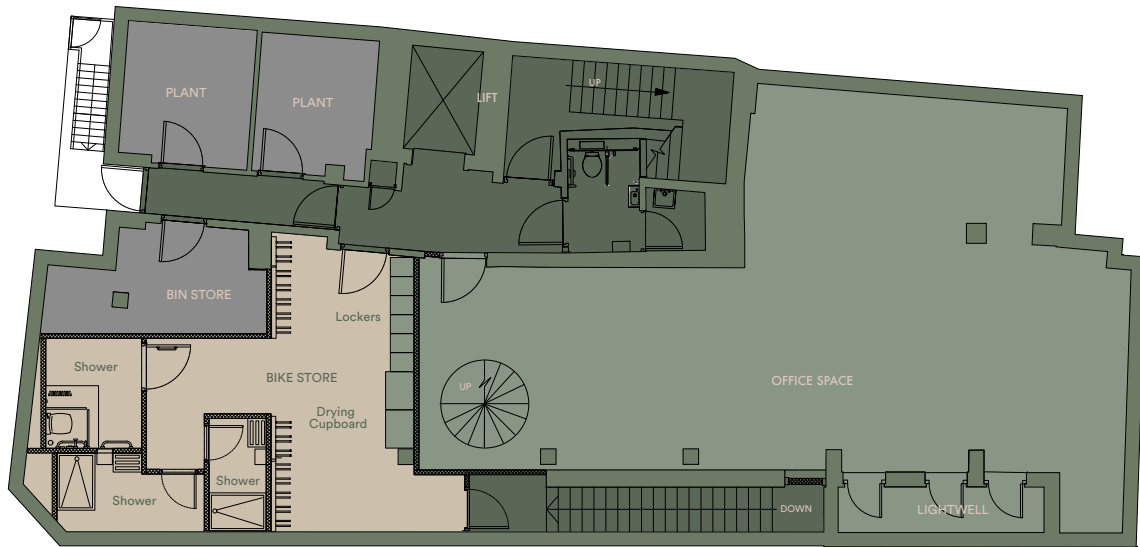

# WILSON'S CORNER

@ 23 WILSON ST • EC2

1,739 SQ FT  
G & LG FLOORS

WILSON STREET

LACKINGTON STREET

G

Ground Floor  
828 sq ft

WILSON STREET

LACKINGTON STREET

LG

Lower Ground Floor  
911 sq ft

## SELF-CONTAINED UNIT AVAILABLE ACROSS GROUND & LOWER GROUND FLOORS

- 1,739 sq ft total NIA
- Private entrance from Lackington Street
- Floors connected by stairs and lift
- Great visibility/frontage from Lackington and Wilson Street
- Range of uses including leisure/medical businesses
- Access to Communal roof terrace
- EPC B
- Backbone Connect
- Wired Score Gold

Ground Floor  
828 sq ft

WILSON STREET

LACKINGTON STREET

LG

Lower Ground Floor  
911 sq ft