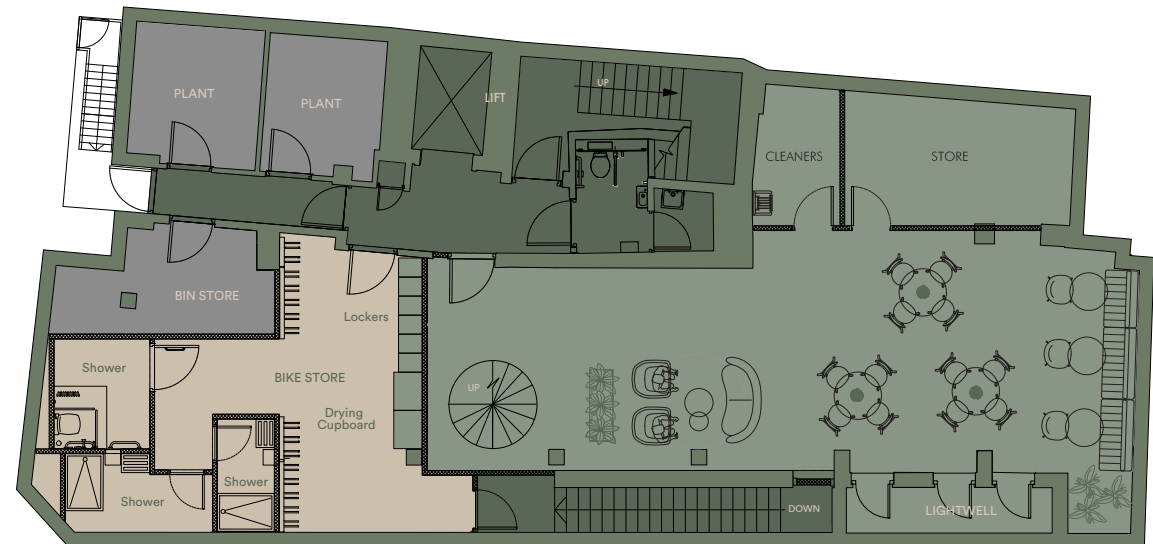

# SPACEPLANS

## COFFEE BAR

CAFE COVERS	38
SERVERY	
CLEANERS	
STORE	

WILSON STREET

LACKINGTON STREET

Ground Floor  
828 sq ft

G

WILSON STREET

LACKINGTON STREET

Lower Ground Floor  
911 sq ft

LG

# COFFEE BAR

WILSON STREET

LACKINGTON STREET

G

Ground Floor  
828 sq ft

WILSON STREET

LACKINGTON STREET

LG