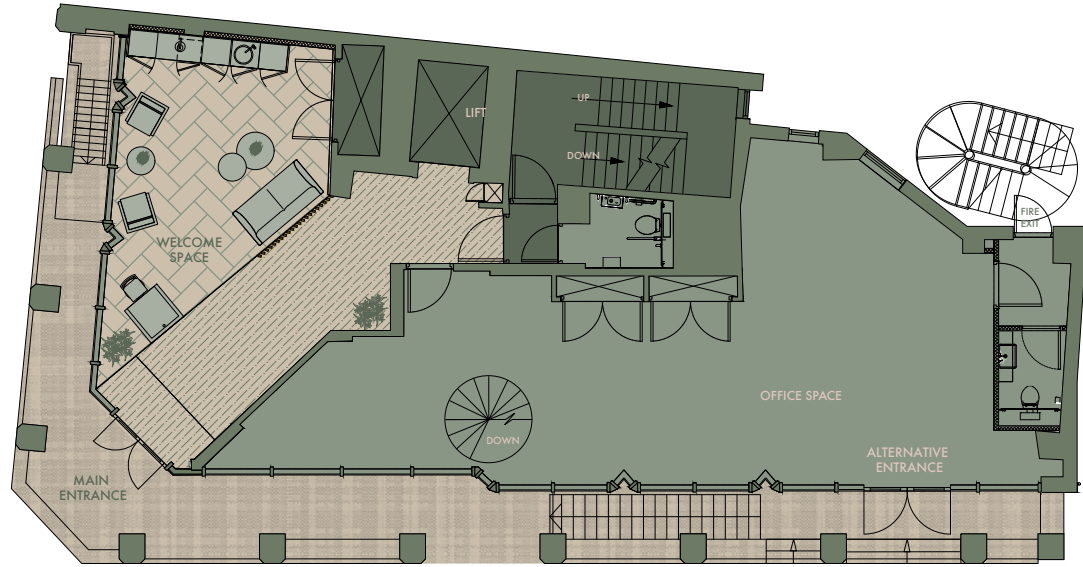

# WILSON'S CORNER

@ 23 WILSON ST • EC2

1,739 SQ FT  
G & LG FLOORS

WILSON STREET

LACKINGTON STREET

G

Ground Floor  
828 sq ft

WILSON STREET

LACKINGTON STREET

LG

Lower Ground Floor  
911 sq ft

## SELF-CONTAINED UNIT AVAILABLE ACROSS GROUND & LOWER GROUND FLOORS

- 1,739 sq ft total NIA
- Private entrance from Lackington Street
- Floors connected by stairs and lift
- Great visibility/frontage from Lackington and Wilson Street
- Range of uses including leisure/medical businesses
- Access to Communal roof terrace
- EPC B
- Backbone Connect
- Wired Score Gold

Ground Floor  
828 sq ft

WILSON STREET

LACKINGTON STREET

LG

Lower Ground Floor  
911 sq ft