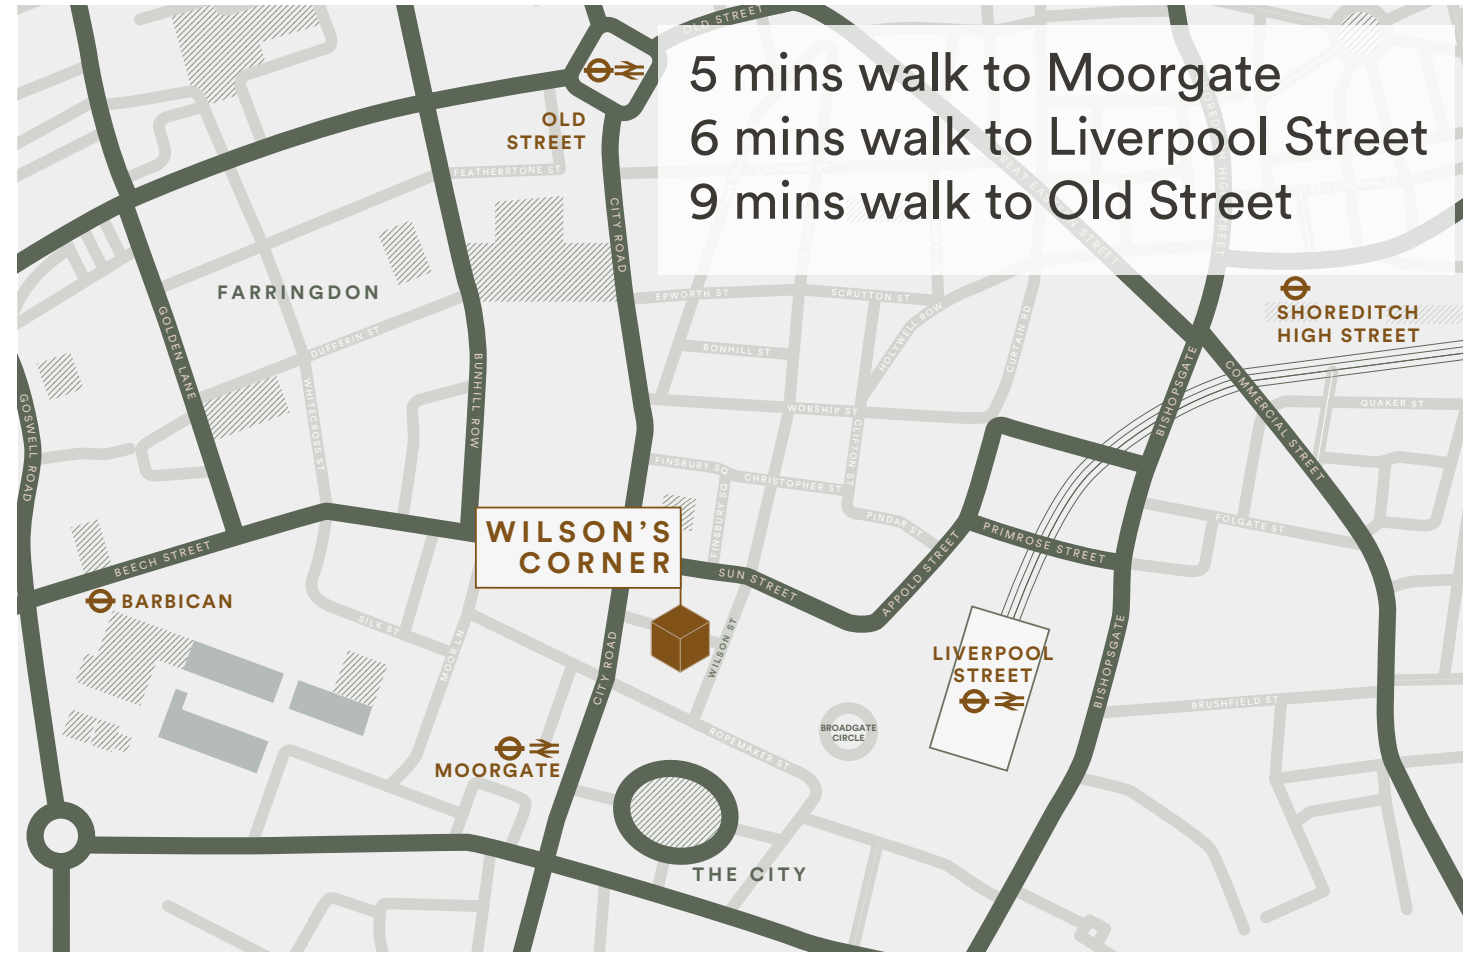

# SPACEPLANS

# TREATMENT ROOMS

Situated on the border of the City and Shoreditch, Wilson's Corner offers the best mix of coffee bars, restaurants, shopping, nightlife and culture all on your doorstep.

Sonia Oberoi  
07483 882 598  
so@compton.london