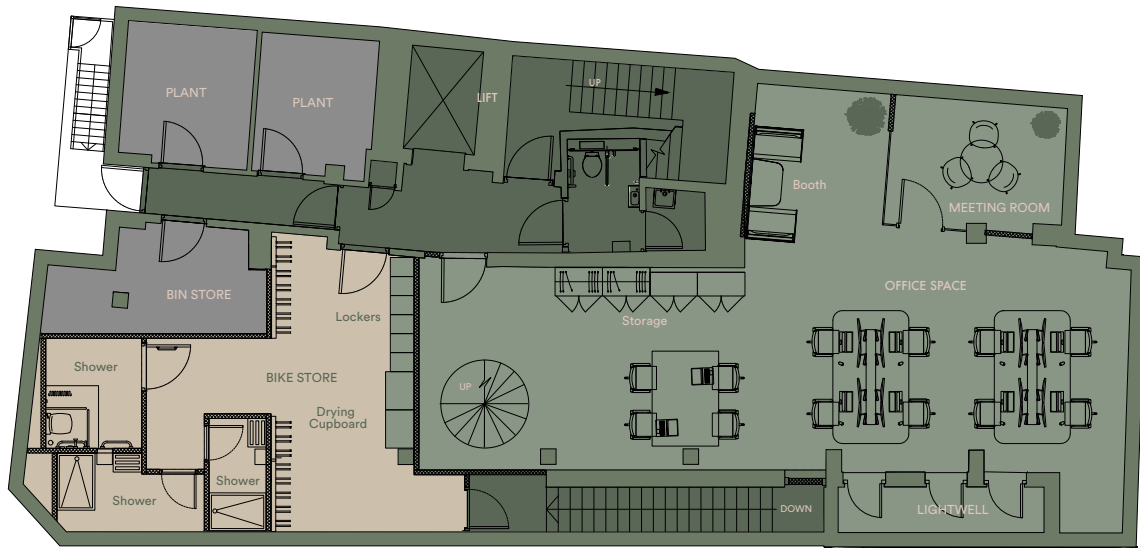

## SELF-CONTAINED UNIT AVAILABLE ACROSS GROUND & LOWER GROUND FLOORS

- 1,739 sq ft total NIA
- Private entrance from Lackington Street
- Floors connected by stairs and lift
- Great visibility/frontage from Lackington and Wilson Street
- Range of uses including leisure/medical businesses
- Access to Communal roof terrace
- EPC B
- Backbone Connect
- Wired Score Gold

15  
bike racks

bike  
maintenance area

15  
lockers

3  
showers

2 ventilated  
drying lockers

WILSON STREET

LACKINGTON STREET

G

Ground Floor  
828 sq ft

WILSON STREET

LACKINGTON STREET

LG

Lower Ground Floor  
911 sq ft

# SPACEPLANS