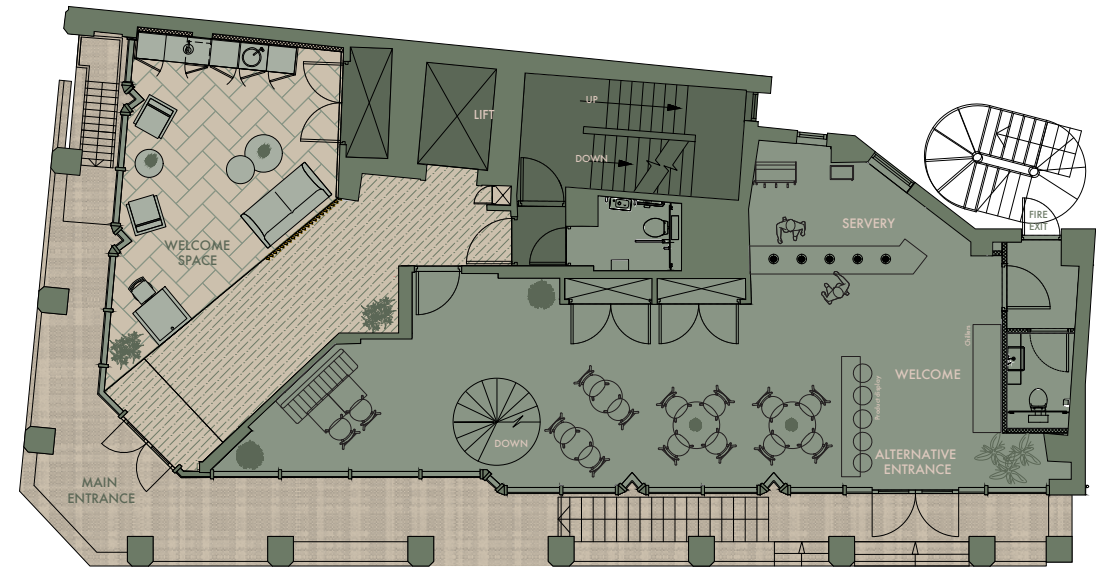

## SELF-CONTAINED UNIT AVAILABLE ACROSS GROUND & LOWER GROUND FLOORS

- 1,739 sq ft total NIA
- Private entrance from Lackington Street
- Floors connected by stairs and lift
- Great visibility/frontage from Lackington and Wilson Street
- Range of uses including leisure/medical businesses
- Access to Communal roof terrace
- EPC B
- Backbone Connect
- Wired Score Gold

# SPACEPLANS

## COFFEE BAR

CAFE COVERS	38
SERVERY	
CLEANERS	
STORE	

WILSON STREET

LACKINGTON STREET

Ground Floor  
828 sq ft

G

WILSON STREET

LACKINGTON STREET