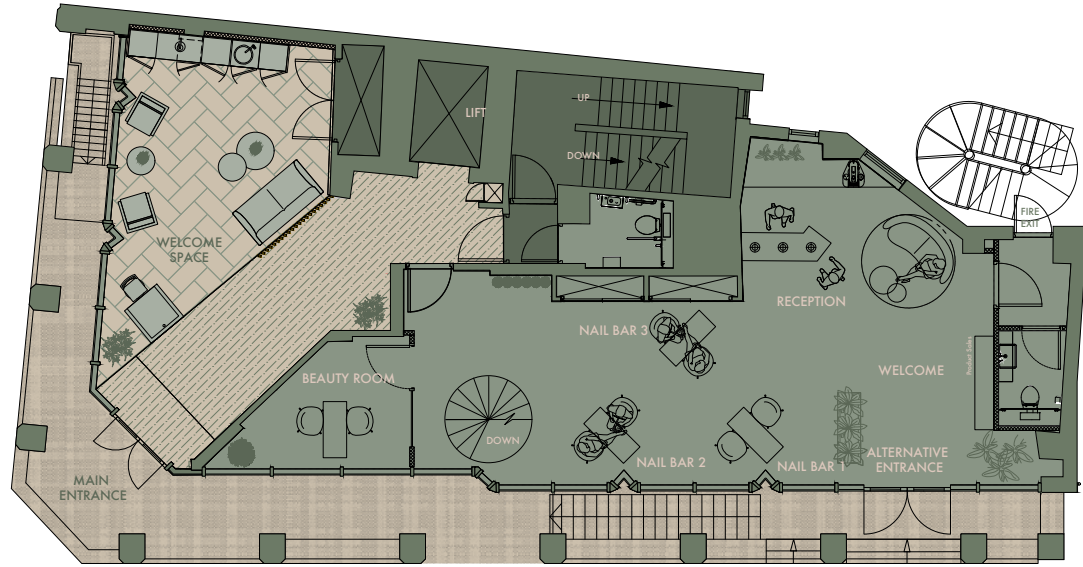

## SELF-CONTAINED UNIT AVAILABLE ACROSS GROUND & LOWER GROUND FLOORS

- 1,739 sq ft total NIA
- Private entrance from Lackington Street
- Floors connected by stairs and lift
- Great visibility/frontage from Lackington and Wilson Street
- Range of uses including leisure/medical businesses
- Access to Communal roof terrace
- EPC B
- Backbone Connect
- Wired Score Gold

## COFFEE BAR

CAFE COVERS	38
SERVERY	
CLEANERS	
STORE	

WILSON STREET

LACKINGTON STREET

Ground Floor  
828 sq ft

G

WILSON STREET

LACKINGTON STREET

Lower Ground Floor  
911 sq ft

LG

# COFFEE BAR

WILSON STREET

LACKINGTON STREET

G

Ground Floor  
828 sq ft

WILSON STREET

LACKINGTON STREET

LG